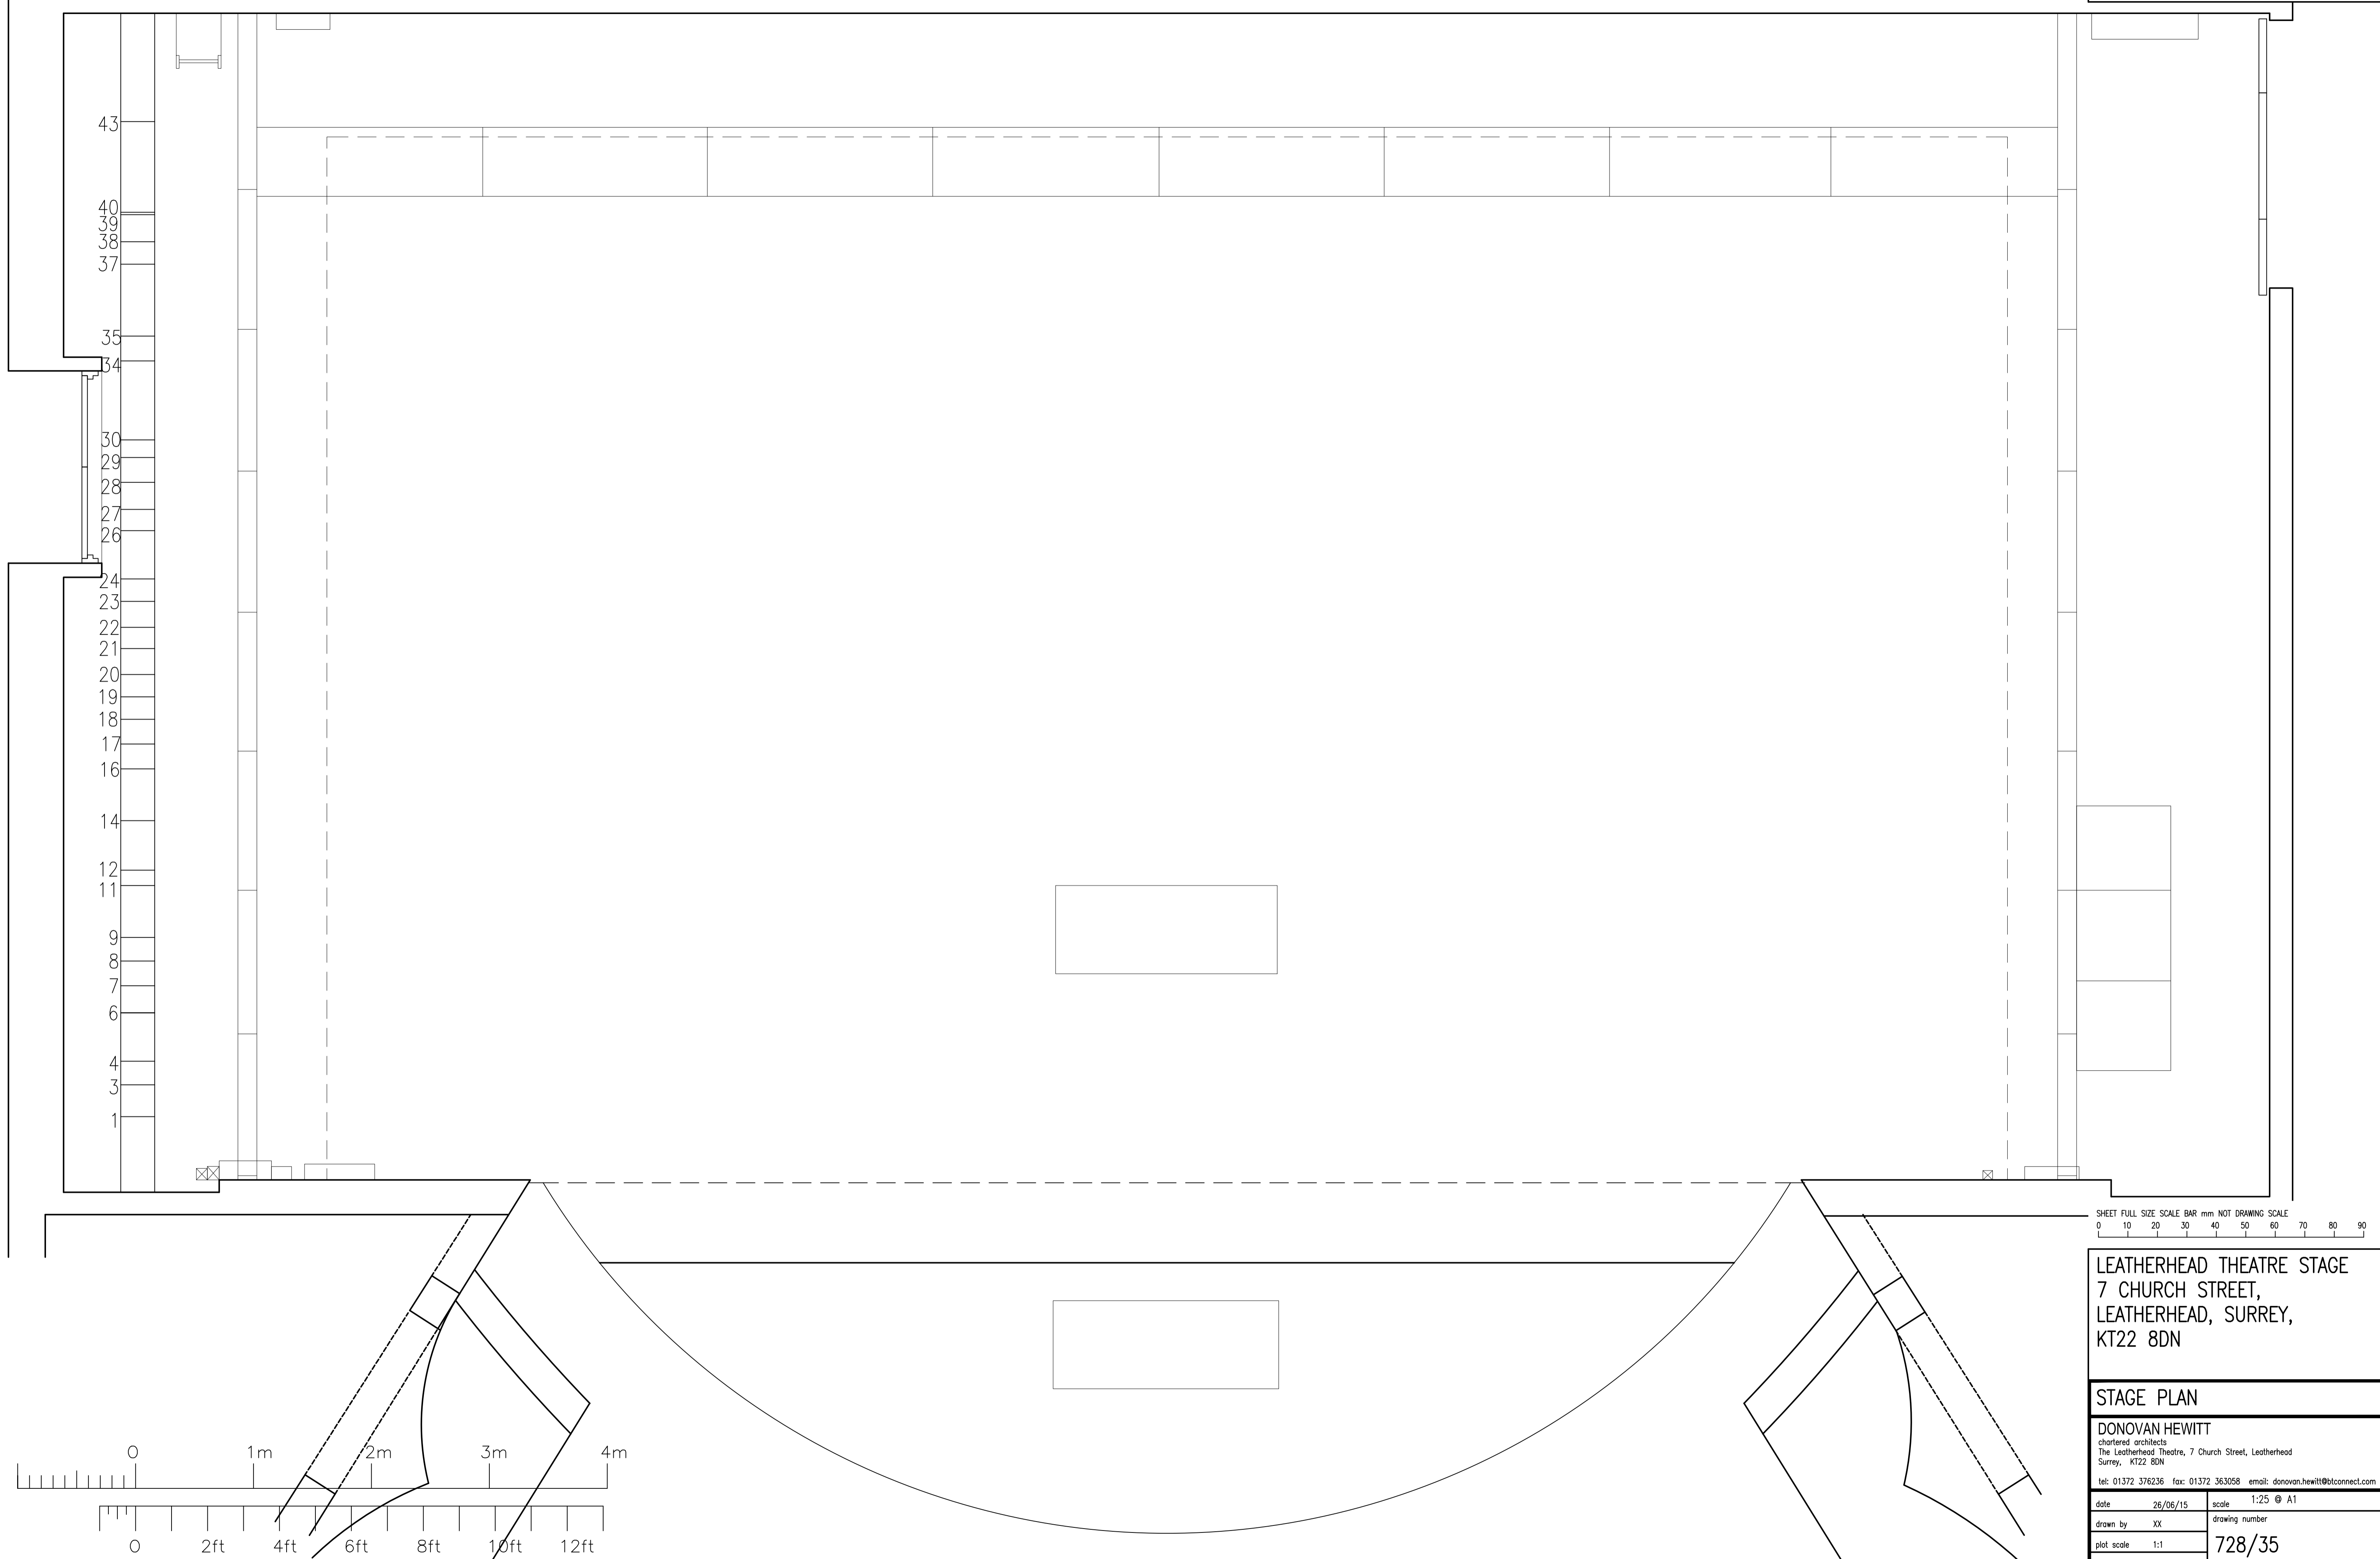

DO NOT SCALE FROM THIS DRAWING FOR CONSTRUCTION PURPOSES.
CONTRACTOR MUST VERIFY ALL DIMENSIONS ON SITE BEFORE COMMENCING ANY
WORKS, SHOP DRAWINGS OR PLACING ORDERS.

SHEET FULL SIZE SCALE BAR mm NOT DRAWING SCALE
0 10 20 30 40 50 60 70 80 90

LEATHERHEAD THEATRE STAGE
7 CHURCH STREET,
LEATHERHEAD, SURREY,
KT22 8DN

STAGE PLAN

DONOVAN HEWITT
chartered architects
The Leatherhead Theatre, 7 Church Street, Leatherhead
Surrey, KT22 8DN
tel: 01372 376236 fax: 01372 363058 email: donovan.he Witt@btconnect.com

date	26/06/15	scale	1:25 @ A1
drawn by	XX	drawing number	
plot scale	1:1		728/35
dwgfile	728-35		