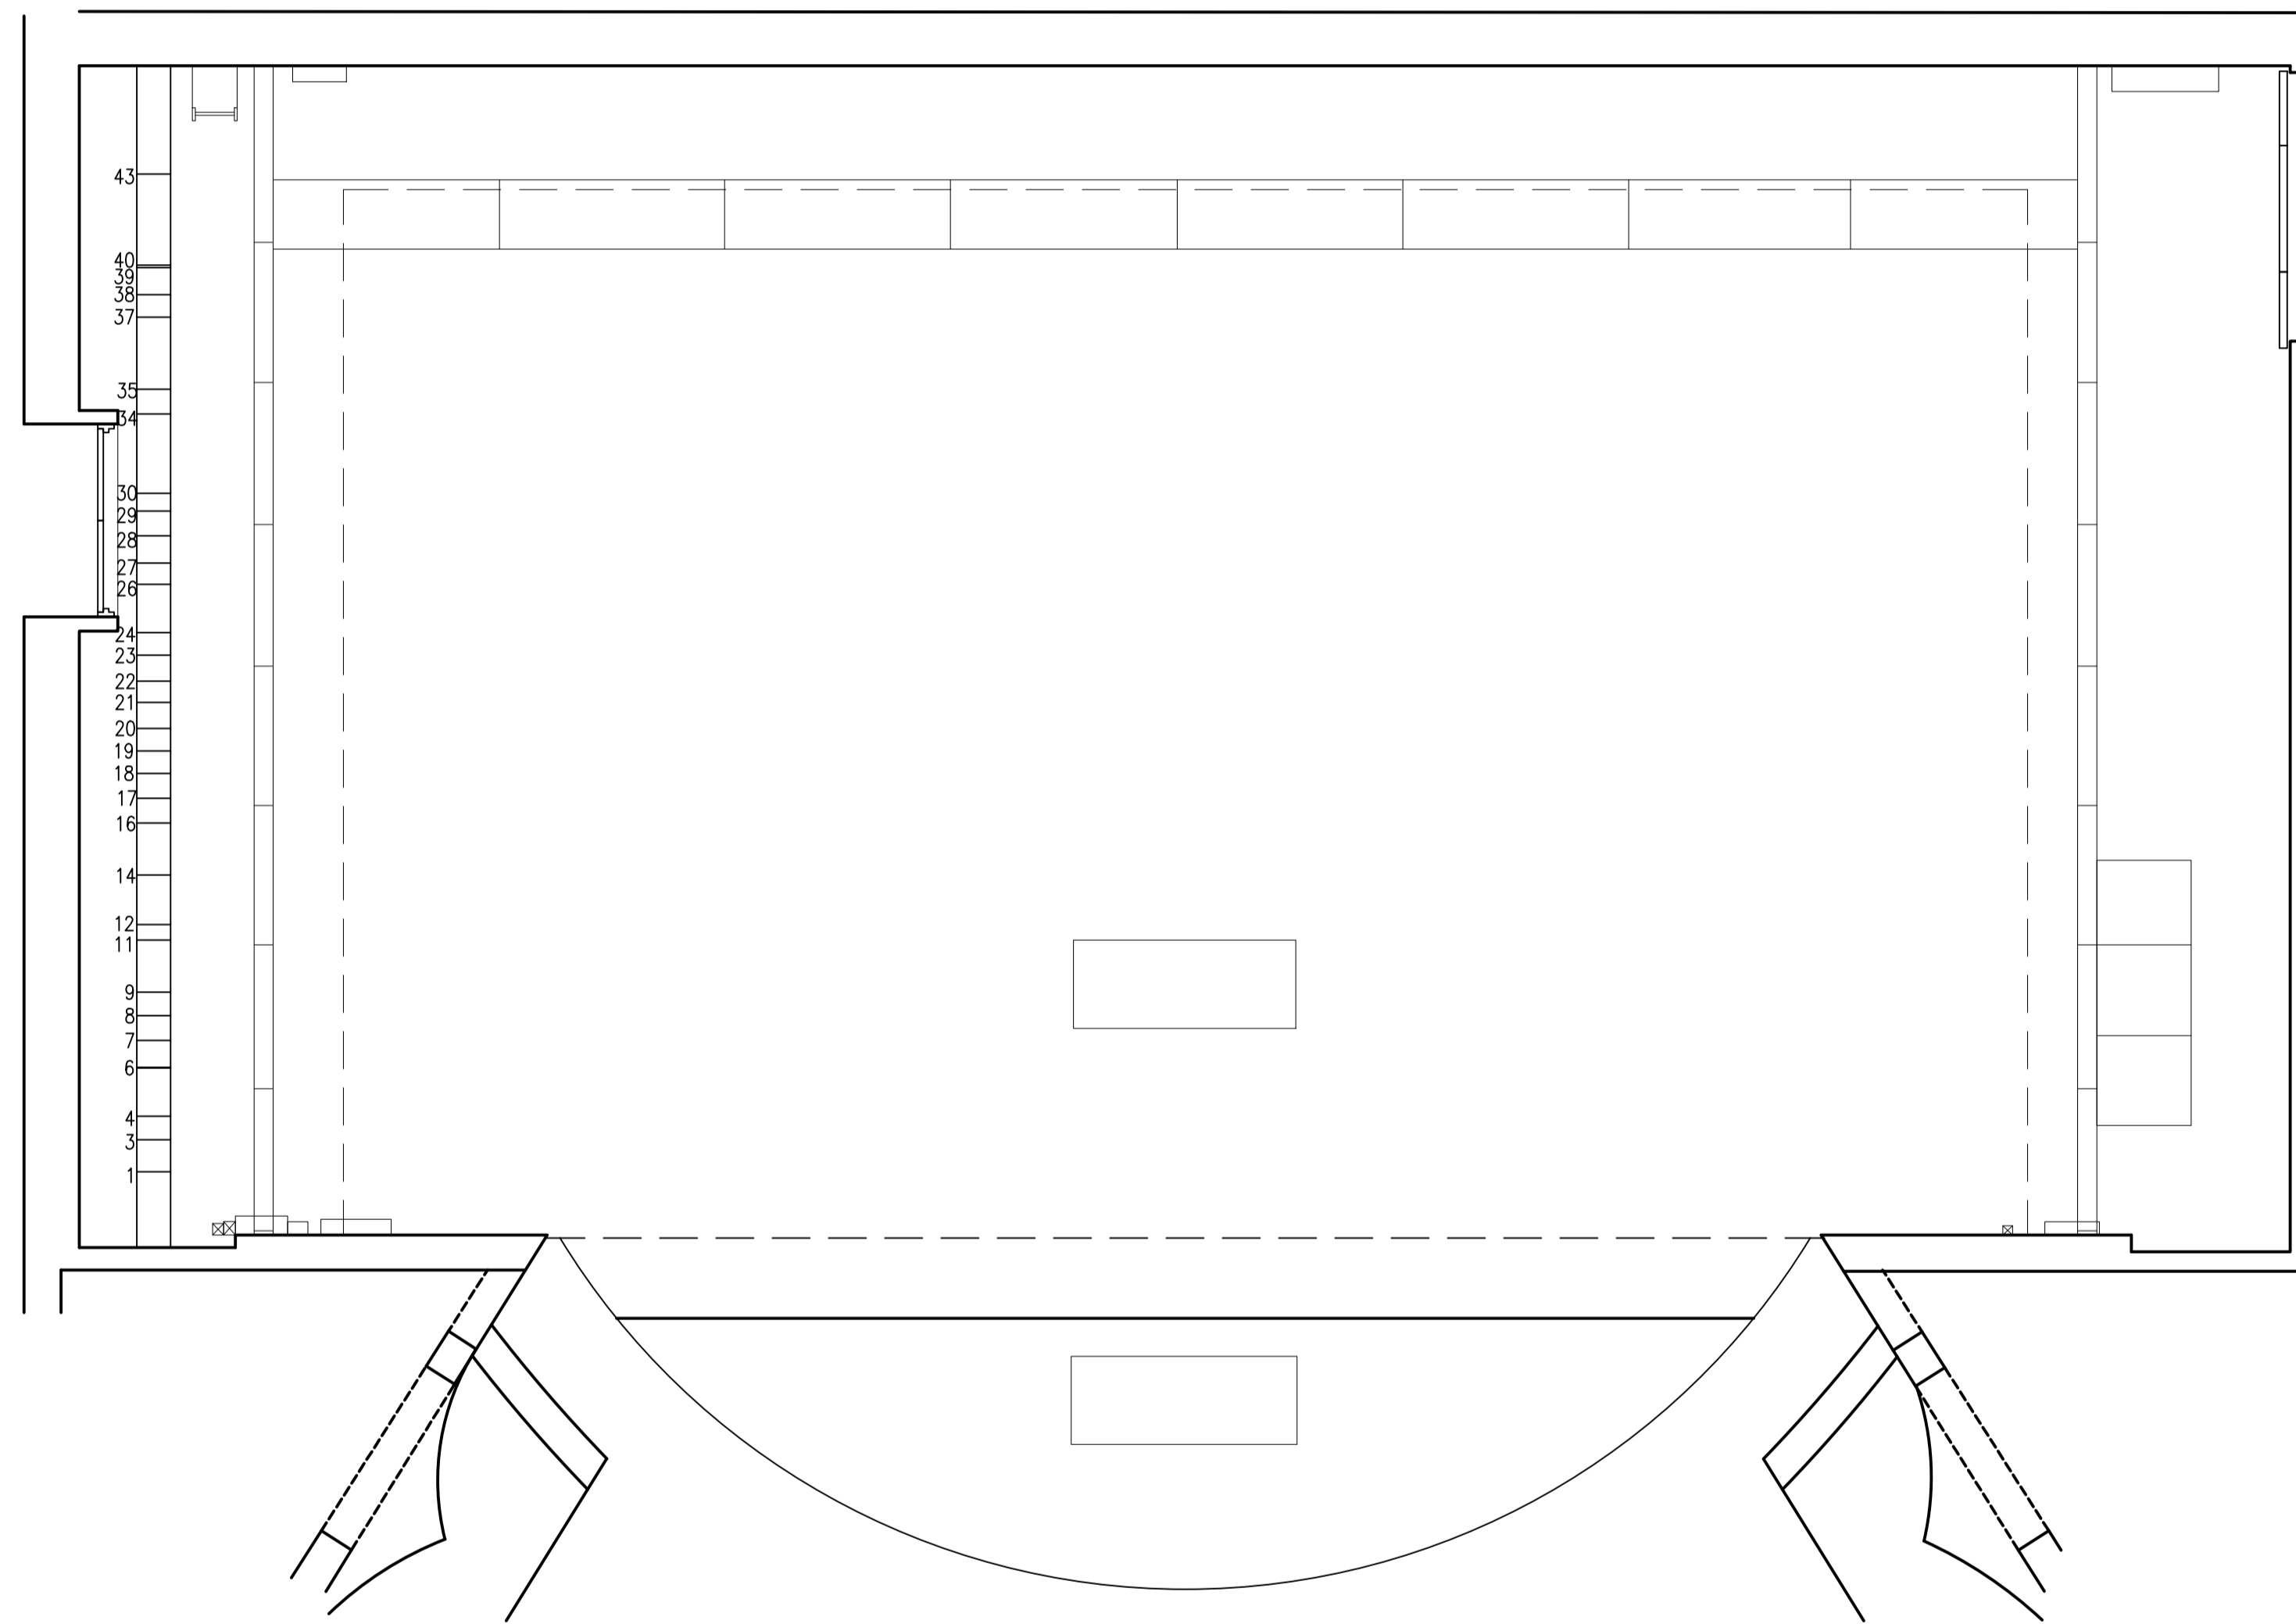

PLAN

LEATHERHEAD THEATRE STAGE
7 CHURCH STREET,
LEATHERHEAD, SURREY,
KT22 8DN

STAGE PLAN

DONOVAN HEWITT
chartered architects
The Leatherhead Theatre, 7 Church Street, Leatherhead
Surrey, KT22 8DN
tel: 01372 376236 fax: 01372 363058 email: donovan.hewitt@btconnect.com

date	26/06/15	scale	1:50 @ A1
drawn by	XX	drawing number	728/36
plot scale	1:1		
.dwgfile	728-35